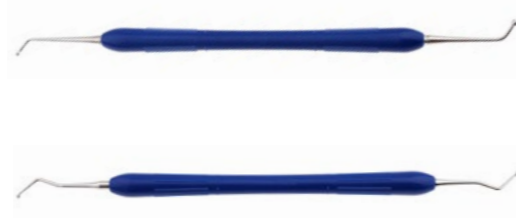

S2003

Two Piece | Restorative Kit

This two-piece kit is popular for prepping and polishing a cavity restoration.

- **Ball Burnisher**
- **Small Spoon Excavator**

S2003 | 150 Kits Per Box

S2008

Two Piece | Restorative Kit

An ideal kit for placing and finishing Amalgam. Having a new plugger in every procedure means you never have to check for leftover residue after reprocessing. The small and large tips allow you to pack and contour different sized cavities.

- **Amalgam Plugger | Small & Large**
- **Carver**

S2008 | 150 Kits Per Box