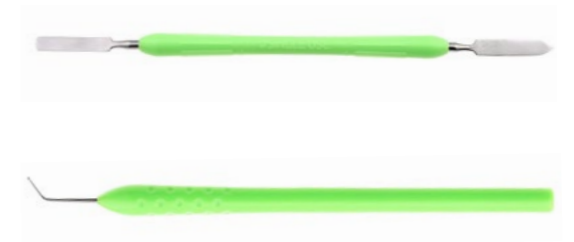

Two Piece | Restorative Kit

Say goodbye to the days of scrubbing mixing materials from your instruments with our S2002. This single-use mixing kit gives you spotless tools every time.

- Dycal Applicator
- Spatula

S2002 | 150 Kits Per Box