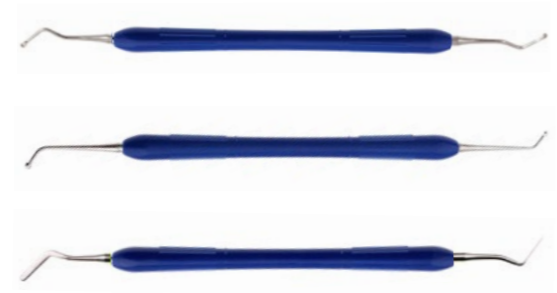

Three Piece | Restorative Kit

One of our best sellers. With instruments for both placement and caries removal, this three-piece combination is perfect for most fillings.

- Flat Plastic
- Ball Burnisher
- Medium Spoon Excavator

S3000 | 100 Kits Per Box