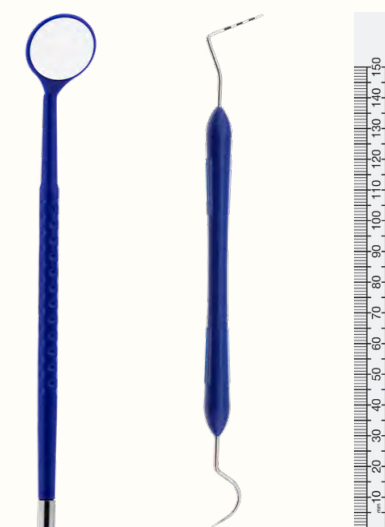

Three Piece | Orthodontic Kit

Our orthodontic exam kits will be your go-to for quick assessments. The small ruler size is ideal for both paediatric and adult consultations.

- Front Face Mirror with Percussion Tip
- Sickle Explorer & Perio Probe
- Orthodontic Ruler

D3003 | 100 Kits Per Box