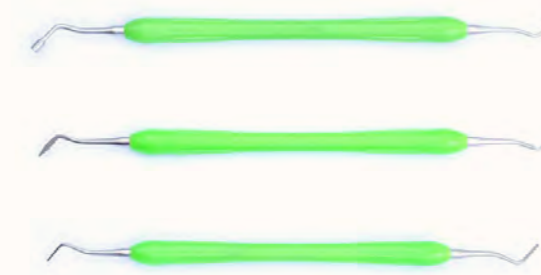

- **Amalgam Plugger**
- **Carver**

S2008 | 150 Kits Per Box

S3000

BEST SELLER

Three Piece | Restorative Kit

One of our best sellers. With instruments for both placement and caries removal, this three-piece combination is perfect for most fillings.

- Round Plugger
- Amalgam Plugger
- 1/2 Hollenback

S3012 | 100 Kits Per Box

S4000

Four Piece | Restorative Kit

This four-piece combination has everything you need to keep things clean and dry before placing composite. The inclusion of our premium London college tweezers makes this kit a favourite for restorative procedures.