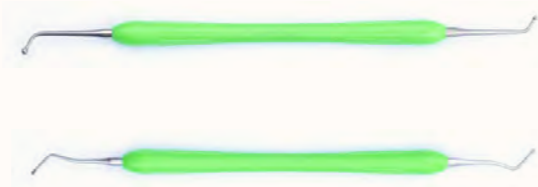

Two Piece | Restorative Kit

This two-piece kit is popular for prepping and polishing a cavity restoration.

- **Ball Burnisher**
- **Small Spoon Excavator**

S2003 | 150 Kits Per Box