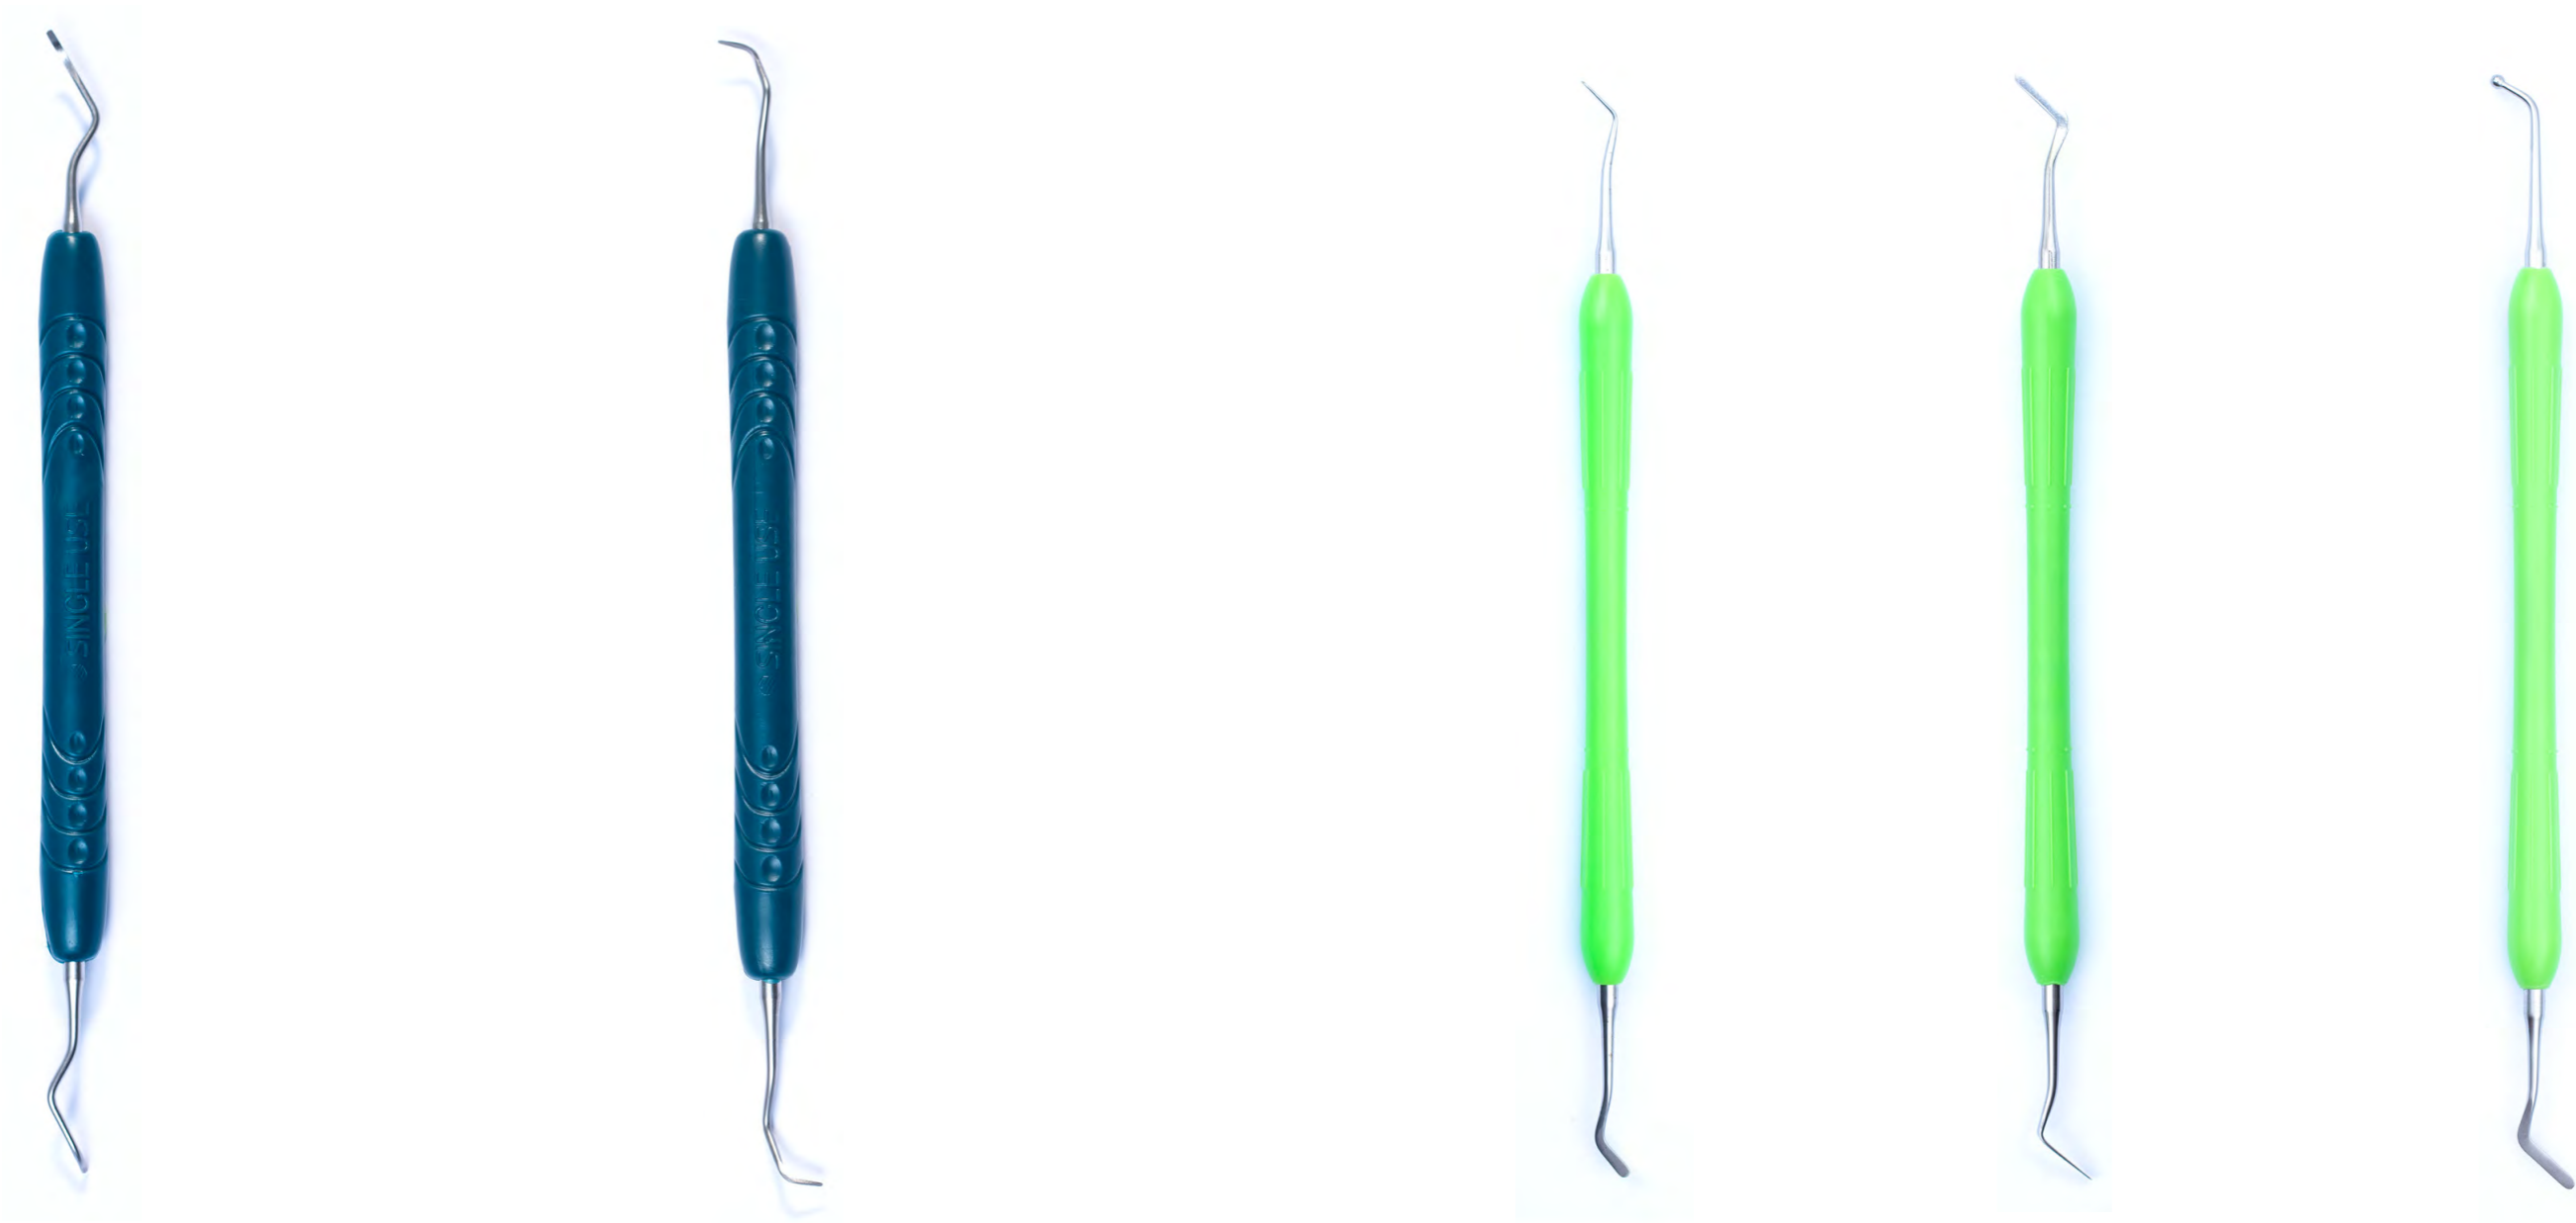

UC02

BEST SELLER

Universal Curette | 2R & 2L

Never have a dull cutting edge again when you make the switch to our single-use UC02. Fresh out the pack, they provide you with reliable quality in your scaling procedures.

UC02 | 20 Per Box

UC04

Universal Curette | 4R & 4L

Sterile and ready for use, our UC04 is the convenient choice for incisors, canines and premolars.

UC04 | 20 Per Box

FP48

Small Flat Plastic

About half the size of our original flat plastic, the tips on our FP48 are ideal for small and narrow cavities.

FP48 | 20 Per Box

FP54

BEST SELLER

Flat Plastic

Our double-ended flat plastic features long, flat tips that are helpful for carrying and shaping composite materials.

FP54 | 20 Per Box

CB59

Flat Plastic & Ball Burnisher

The combined flat plastic and ball burnisher is brilliant for placing and blending composite material.

CB59 | 20 Per Box