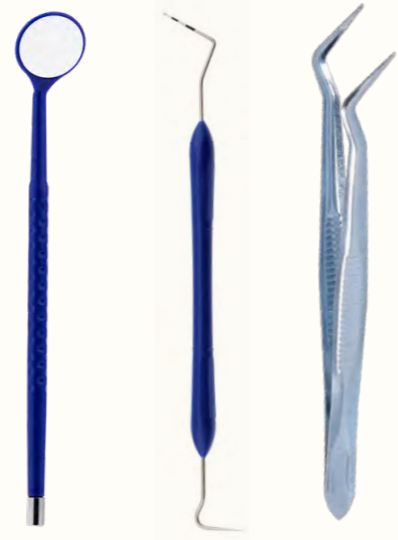

Three Piece | Diagnostic Kit

Featuring our new and improved front face mirror and examination tweezers as well as a CPITN-C ball tip probe.

- Front Face Mirror with Percussion Tip
- Explorer No. 8 & CPITN-C Probe
- Examination Tweezers

D3014 | 100 Kits Per Box